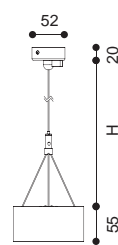

Article number	1816.100
LED Consumption	25.5W
Current	700 (mA)
Lumen	2670 (lm)
Beam Angle	10°/20°/30°
CCT	3000K
CRI	90+

Colours ☒ Black ☐ White

Dimmable